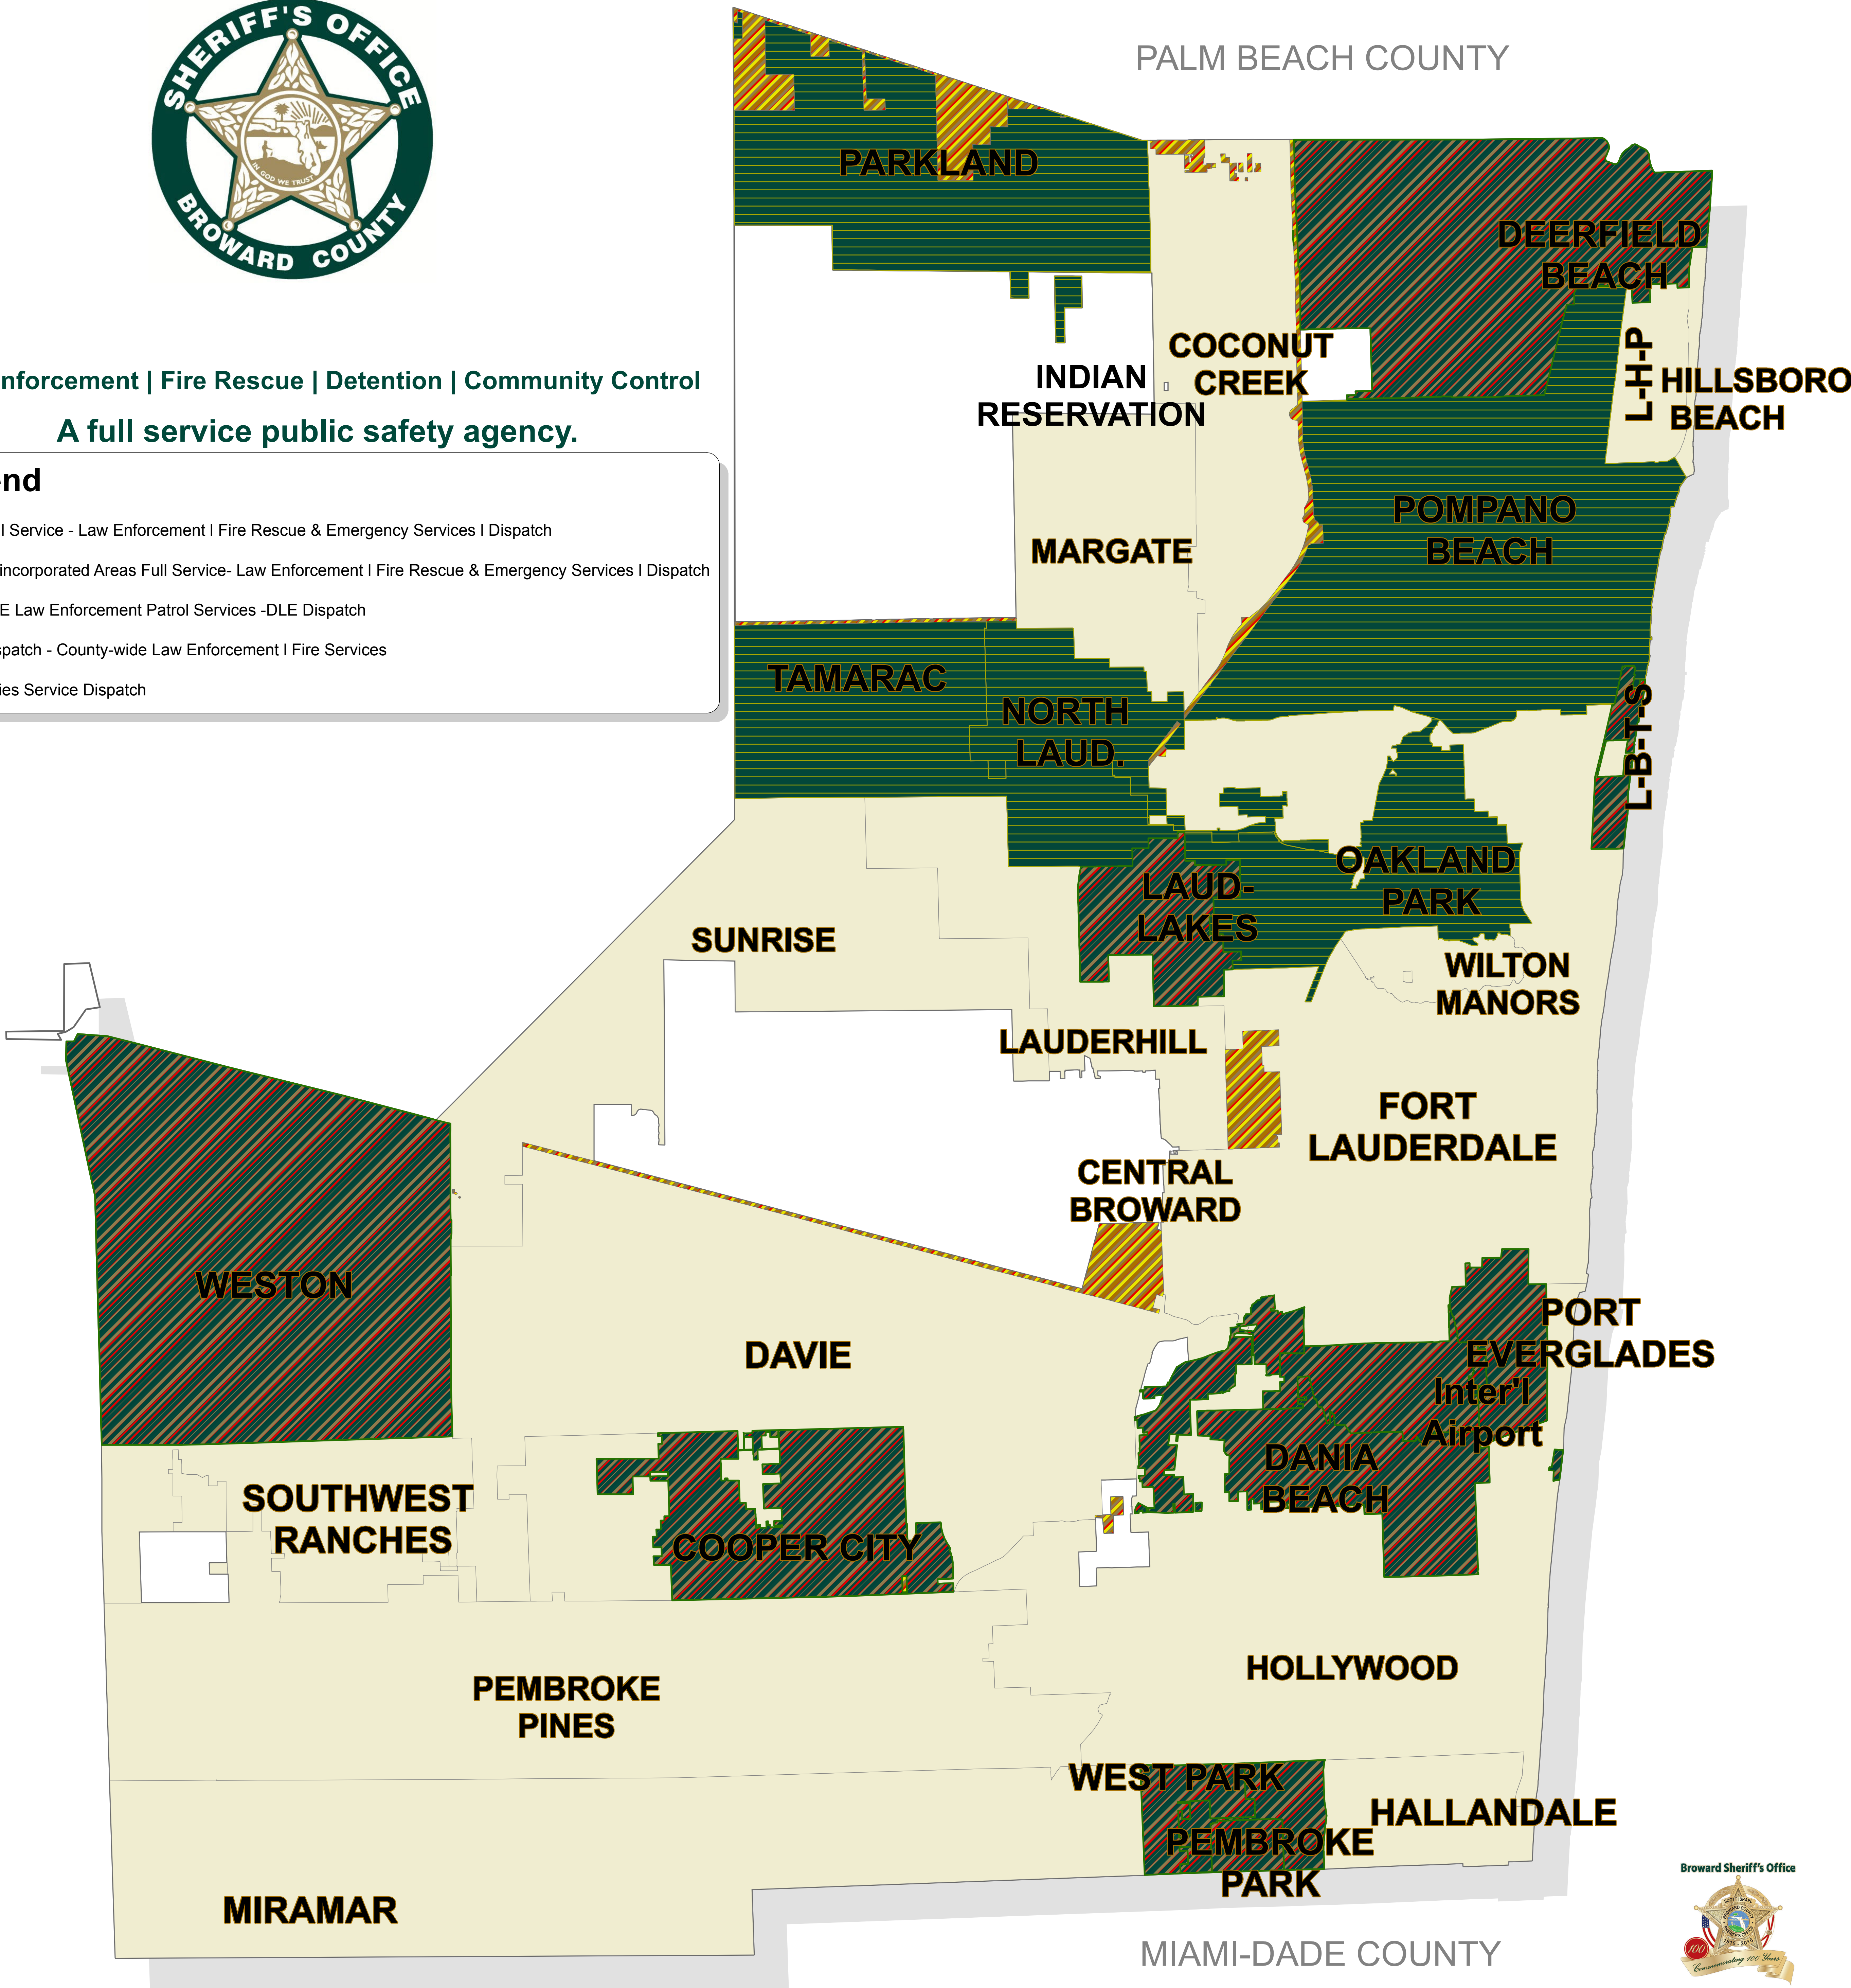

Law Enforcement | Fire Rescue | Detention | Community Control
A full service public safety agency.

Legend

- Full Service - Law Enforcement | Fire Rescue & Emergency Services | Dispatch
- Unincorporated Areas Full Service- Law Enforcement | Fire Rescue & Emergency Services | Dispatch
- DLE Law Enforcement Patrol Services -DLE Dispatch
- Dispatch - County-wide Law Enforcement | Fire Services
- Cities Service Dispatch